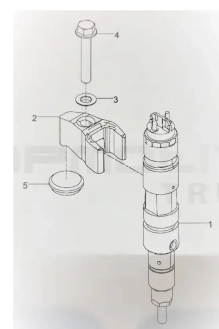

MAN TGA

General features

| | |
|-------------------|---------------------------------|
| Brand | MAN |
| Subcategory | Fuel system |
| Condition | Used |
| General condition | Very good |
| Reference | CR injector Bosch 0455120219 |