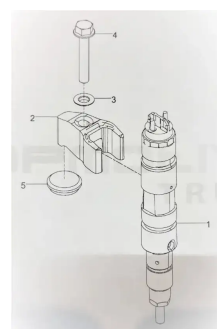

MAN TGA

General features

Brand	MAN
Subcategory	Fuel system
Condition	Used
General condition	Very good
Reference	CR injector Bosch 0455120219

MAN TGA

Accessories